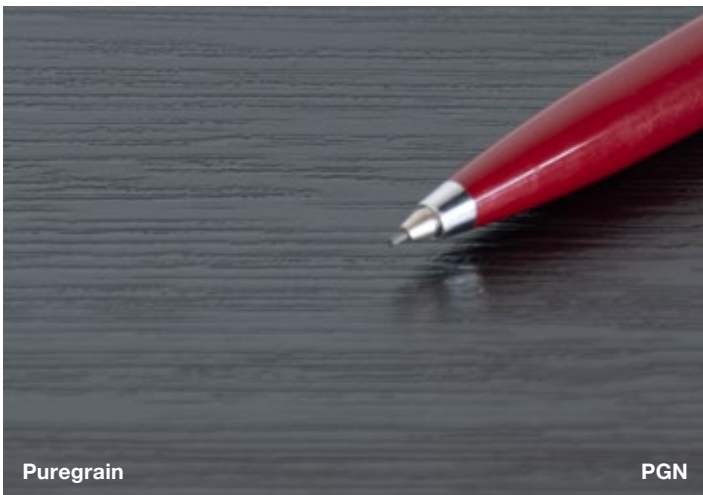

Formica Infiniti®

ENDURING MATTE by FORMICA GROUP

Absolute Matte

AN

Our innovative, patent-pending Formica Infiniti technology has micro-contours on the material surface that diffuse light, creating a luxurious super smooth, soft touch, matte finish. Infiniti is the first of its kind, an anti-fingerprint, super matte laminate that can be post-formed to hold a curve. Added antimicrobial properties make it highly hygienic for kitchen and bathroom furniture.

Matte 58

MAT

Matte is a non-directional, universal shallow surface finish that is smooth to the touch. It generally provides a low level of light reflection and is suitable for most applications.

Plex

PLX

Inspiration came from the world of textiles: silk and satin, the touch of crisp weaves, smooth yet tactile, PLEX has a sheen, but isn't shiny. It illuminates the beauty of a solid coloured surface, adds a touch of elegant luxury and authenticity to textile-inspired patterns.

Puregrain

PGN

Puregrain was developed to provide a naturally looking tactile surface for different wood species that all have distinct grains: from oak to ash, from elm to chestnut. It's a timeless yet unique interpretation of a brushed, natural timber. The touch is lightly textured, the gloss level is medium.